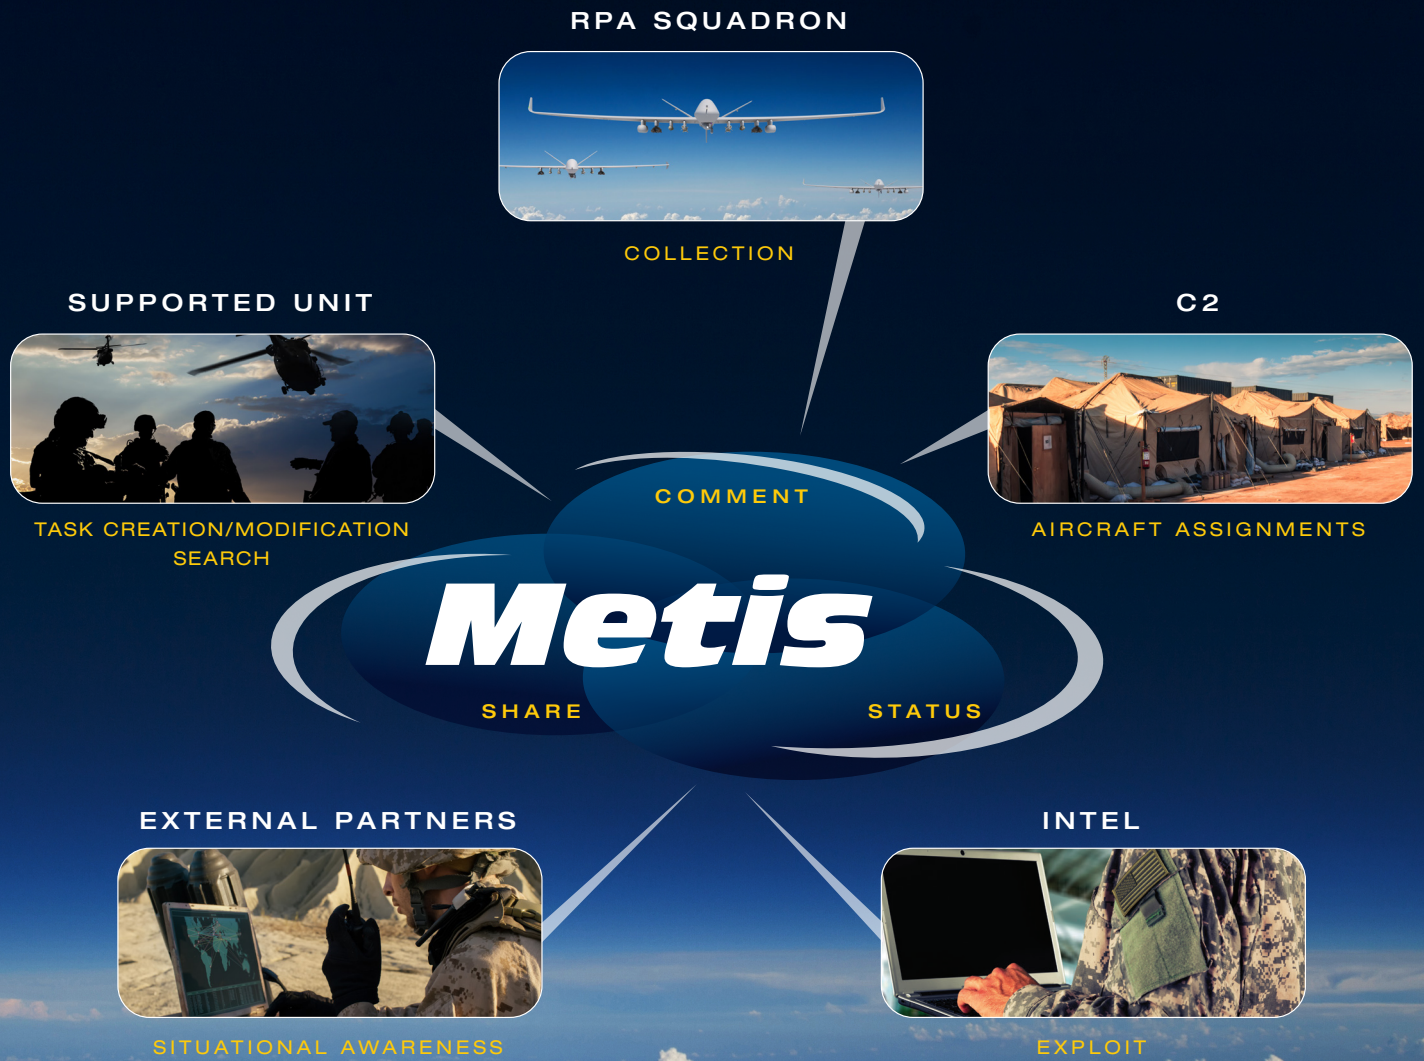

METIS

Revolutionizing Tasking, Tracking, & Intelligence Sharing

Mission Success

OBJECTIVE

Metis provides a cloud-based, end-to-end mission tasking and intelligence sharing system that connects mission partners enabling optimized multi-domain ISR employment in support of mission objectives

FEATURES

- Real-time mission task status and notification
- Share actionable intelligence instantly with global user community
- Intuitive map-centric user experience
- Leverages @social media style #communication and #workflows
- Cloudbased and hardware agnostic
- Optimized for RPA and Manned ISR mission sets
- Interfaces with Multi-Mission Controller (MMC) and Block 30/50 GCS