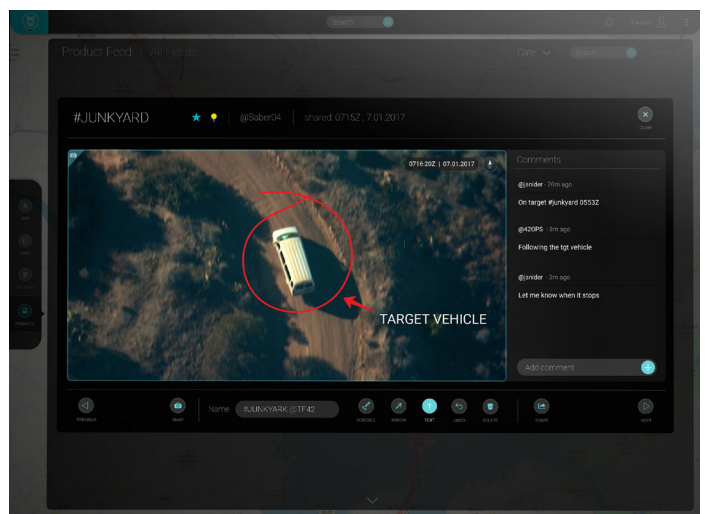

METIS

Revolutionizing Tasking, Tracking, & Intelligence Sharing

Mission Success

OBJECTIVE

Metis provides a cloud-based, end-to-end mission tasking and intelligence sharing system that connects mission partners enabling optimized multi-domain ISR employment in support of mission objectives

FEATURES

- Real-time mission task status and notification
- Share actionable intelligence instantly with global user community
- Intuitive map-centric user experience
- Leverages @social media style #communication and #workflows
- Cloudbased and hardware agnostic
- Optimized for RPA and Manned ISR mission sets
- Interfaces with Multi-Mission Controller (MMC) and Block 30/50 GCS

WORKS WITH

- Hardware: Tablet, Laptop, Desktop, Mobile
- Networks: LAN/WAN/WIFI/Secure Networks

Generate tasking in seconds

View collection status in real-time

Instant intelligence sharing