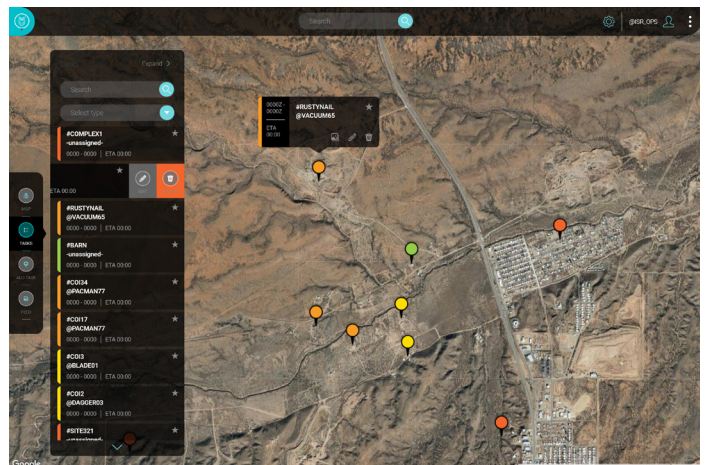

METIS

Revolutionizing Tasking, Tracking, & Intelligence Sharing

Mission Success

OBJECTIVE

Metis provides a cloud-based, end-to-end mission tasking and intelligence sharing system that connects mission partners enabling optimized multi-domain ISR employment in support of mission objectives

FEATURES

- Real-time mission task status and notification
- Share actionable intelligence instantly with global user community
- Intuitive map-centric user experience
- Leverages @social media style #communication and #workflows
- Cloudbased and hardware agnostic
- Optimized for RPA and Manned ISR mission sets
- Interfaces with Multi-Mission Controller (MMC) and Block 30/50 GCS

WORKS WITH

- Hardware: Tablet, Laptop, Desktop, Mobile
- Networks: LAN/WAN/WIFI/Secure Networks

Generate tasking in seconds

View collection status in real-time

Instant intelligence sharing