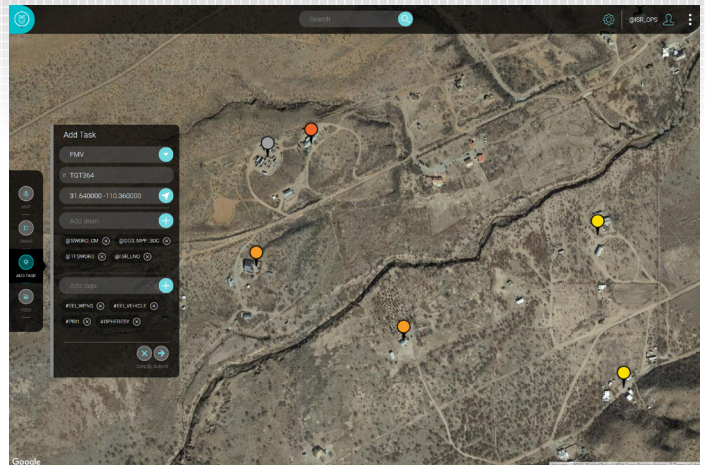

Mission Success

OBJECTIVE

Metis provides a cloud-based, end-to-end mission tasking and intelligence sharing system that connects mission partners enabling optimized multi-domain ISR employment in support of mission objectives

FEATURES

- Real-time mission task status and notification
- Share actionable intelligence instantly with global user community
- Intuitive map-centric user experience
- Leverages @social media style #communication and #workflows
- Cloudbased and hardware agnostic
- Optimized for RPA and Manned ISR mission sets
- Interfaces with Multi-Mission Controller (MMC) and Block 30/50 GCS

WORKS WITH

- Hardware: Tablet, Laptop, Desktop, Mobile
- Networks: LAN/WAN/WIFI/Secure Networks

Generate tasking in seconds