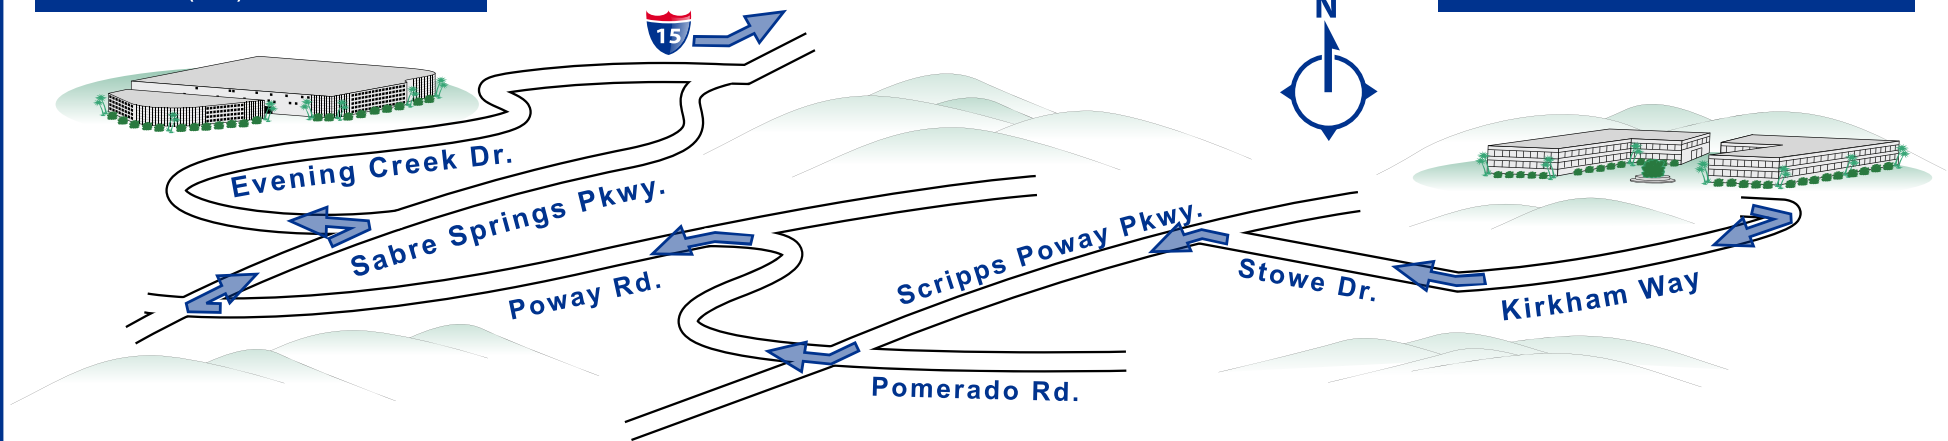

Reconnaissance Systems Group
13322 Evening Creek Drive, North
San Diego, CA 92128, USA
(858) 964-6700

Aircraft Systems Group
14200 Kirkham Way Poway, CA 92064
(858) 312-2810

Traveling from Aircraft Systems Group to Reconnaissance Systems Group

Turn right out of parking lot from:

- 14200 Kirkham Way, heading Southwest
- Turn right on Stowe Dr.
- Turn left on Scripps Poway Parkway
- Turn right on Pomerado Rd.
- Turn left on Poway Rd.
- Turn right on Sabre Springs Parkway
- Turn left on Evening Creek Drive

13322 Evening Creek Drive is on left side of road.

Executive/Administrative Offices, Security check-in, and Reception are located at:

14200 Kirkham Way, Poway, CA 92064

Manufacturing, Integration, and Purchasing are located at:

14107 Stowe Drive, Poway, CA 92064.

(Located one half mile southwest of 14200 Kirkham Way. From Kirkham Way offices, turn right on Stowe Dr. and left into the first parking lot.)